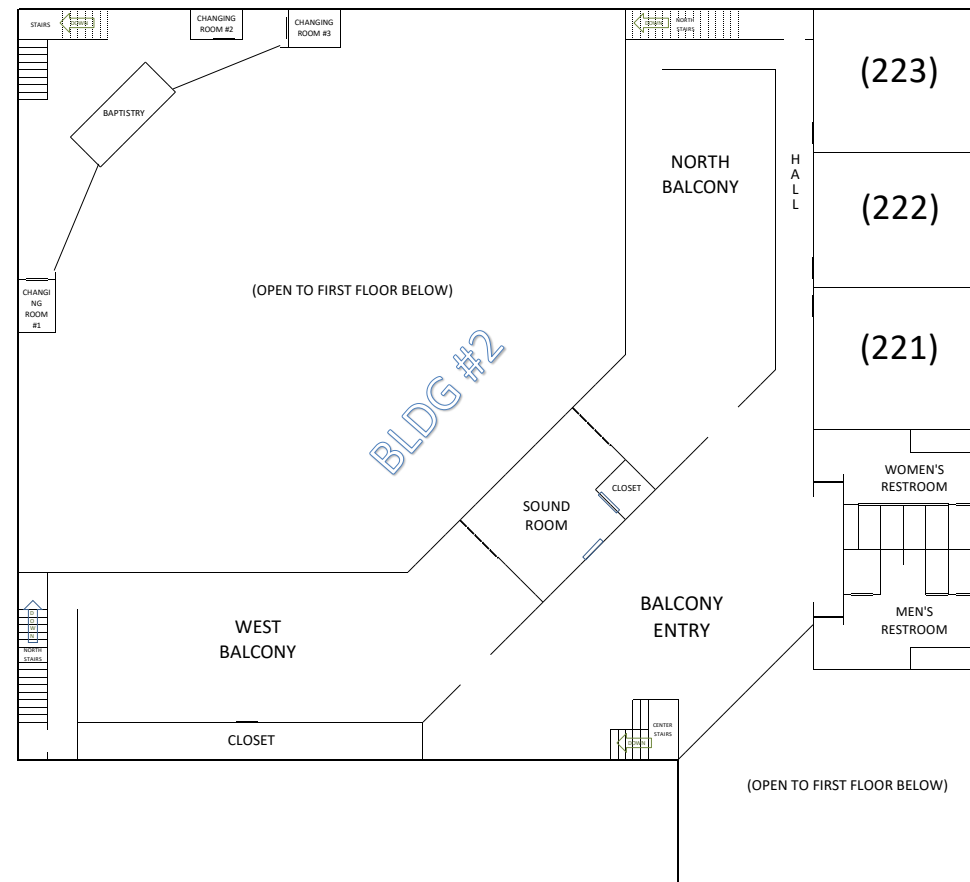

# Ground Floor

35.94200N  
91.54800W

# 2nd Floor

# CAMPUS DIRECTORY

**ROOM NUMBER KEY: 1st DIGIT = BUILDING, 2nd DIGIT = FLOOR, 3rd DIGIT = ROOM**

## SUNDAY MORNING WORSHIP

Starting Time – 10:00 AM

BABIES	- NURSERY
TODDLERS	- INFANTS
AGES 2 - 5	- ROOM 103
GRADES 1 - 3	- ROOM 105
ALL Welcome	- SANCTUARY