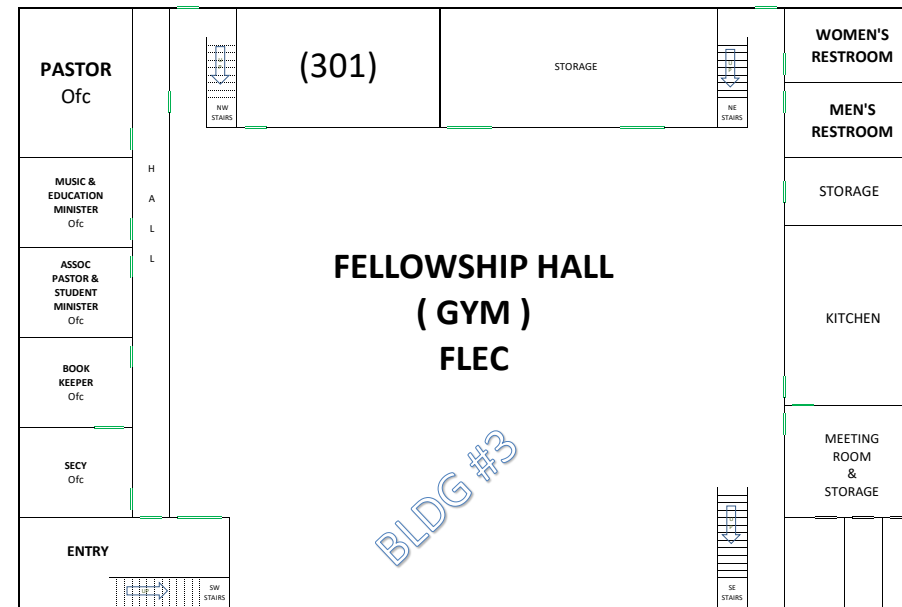

# Ground Floor

35.94200N  
91.54800W

# 2nd Floor

# CAMPUS DIRECTORY

**ROOM NUMBER KEY: 1st DIGIT = BUILDING, 2nd DIGIT = FLOOR, 3rd DIGIT = ROOM**

## SUNDAY MORNING WORSHIP

Starting Time – 10:00 AM

BABIES	- NURSERY
TODDLERS	- INFANTS
AGES 2 - 5	- ROOM 103
GRADES 1 - 3	- ROOM 105
ALL Welcome	- SANCTUARY