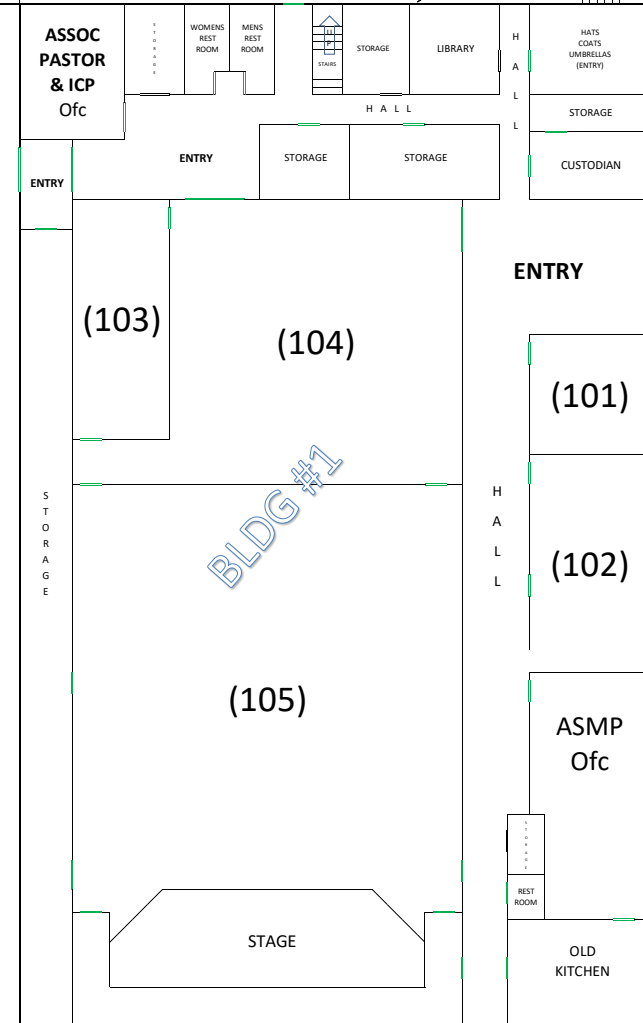

# Ground Floor

35.94200N  
91.54800W

# 2nd Floor

# CAMPUS DIRECTORY

**ROOM NUMBER KEY: 1st DIGIT = BUILDING, 2nd DIGIT = FLOOR, 3rd DIGIT = ROOM**

## SUNDAY MORNING WORSHIP

Starting Time – 10:00 AM

BABIES	- NURSERY
TODDLERS	- INFANTS
AGES 2 - 5	- ROOM 103
GRADES 1 - 3	- ROOM 105
ALL Welcome	- SANCTUARY