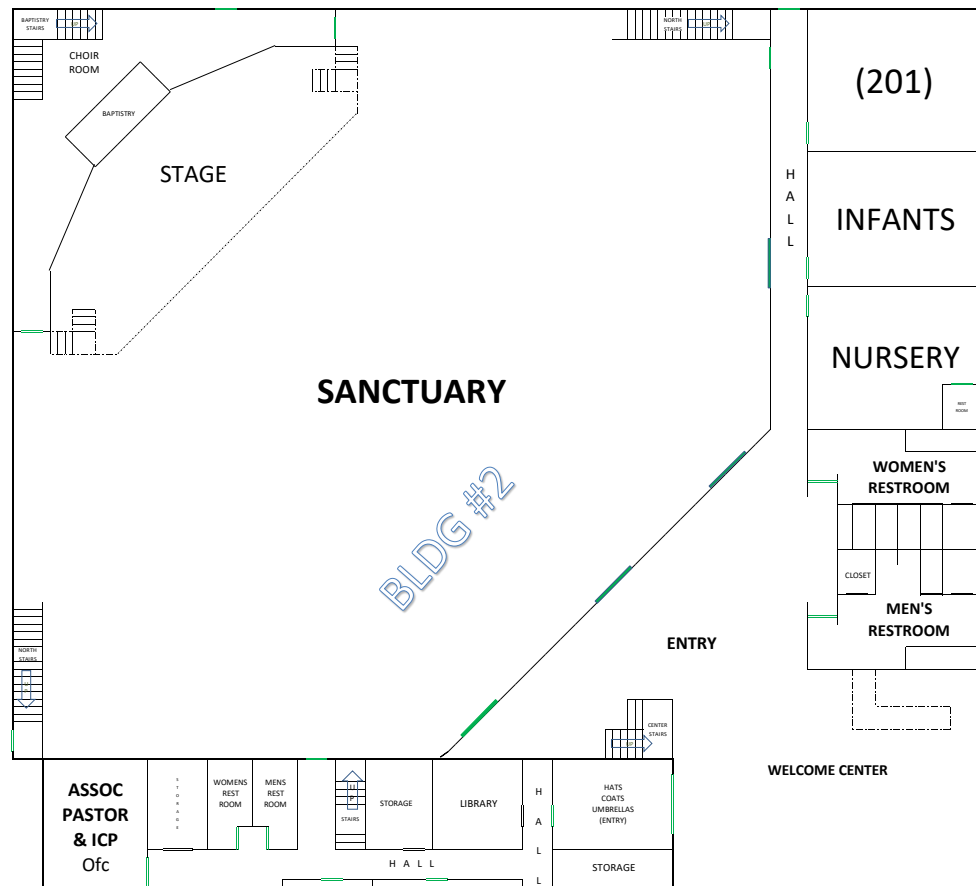

CAMPUS DIRECTORY

ROOM NUMBER KEY: 1st DIGIT = BUILDING, 2nd DIGIT = FLOOR, 3rd DIGIT = ROOM

SUNDAY MORNING BIBLE STUDY

Starting Time – 9:00 AM

BABIES	- NURSERY
TODDLERS	- INFANTS
TINY TOTS	- ROOM 301
KINDERGARTEN (ages 4 & 5)	- ROOM 324
BEGINNER (G1 & G2)	- ROOM 321
PRIMARY (G3 - G4)	- ROOM 322
JUNIORS (G5 - G6)	- ROOM 323
TEEN GIRLS (G7 - G12)	- ROOM 328
TEEN BOYS (G7 - G12)	- ROOM 326
ADULT #1 (Wooldridge)	- ROOM 104
DISCIPLES (Canard)	- ROOM 105
Bread Of Life (Landers) (Stotelmyer)	- SANCTUARY
New Members (Myers)	- ROOM 101
WOMEN OF FAITH (Myers)	- ROOM 201
GO FISH (Matthews) Couples	- ROOM 221
The CREW (Ward) College & Careers	- ROOM 223

SUNDAY MORNING WORSHIP

Starting Time – 10:00 AM

BABIES	- NURSERY
TODDLERS	- INFANTS
AGES 2 - 5	- ROOM 103
GRADES 1 - 3	- ROOM 105
ALL Welcome	- SANCTUARY

WEDNESDAY NIGHT

Starting Time – 6:15 PM

AGES 2 & 3	- ROOM 301
AGES 4 & 5	- ROOM 324
GRADES 1 THRU 3	- ROOM 322
GRADES 4 THRU 6	- ROOM 327

Starting Time – 6:30 PM

GRADES 7 THRU 12	- ROOM 105
ADULTS	- ROOM 104
CHOIR PRACTICE	- SANCTUARY

Ground Floor

35.94200N
91.54800W

2nd Floor