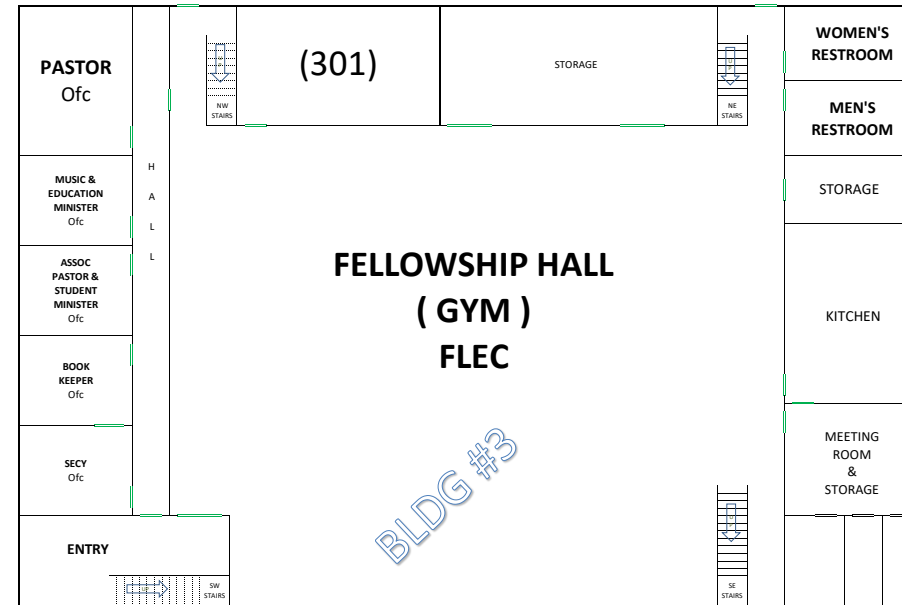

CAMPUS DIRECTORY

ROOM NUMBER KEY: 1st DIGIT = BUILDING, 2nd DIGIT = FLOOR, 3rd DIGIT = ROOM

SUNDAY MORNING BIBLE STUDY

Starting Time – 9:00 AM

BABIES	- NURSERY
TODDLERS	- INFANTS
TINY TOTS	- ROOM 301
KINDERGARTEN (ages 4 & 5)	- ROOM 324
BEGINNER (G1 & G2)	- ROOM 321
PRIMARY (G3 - G4)	- ROOM 322
JUNIORS (G5 - G6)	- ROOM 323
TEEN GIRLS (G7 - G12)	- ROOM 328
TEEN BOYS (G7 - G12)	- ROOM 326
ADULT #1 (Wooldridge)	- ROOM 104
DISCIPLES (Canard)	- ROOM 105
Bread Of Life (Landers) (Stotelmyer)	- SANCTUARY
New Members (Myers)	- ROOM 101
WOMEN OF FAITH (Myers)	- ROOM 201
GO FISH (Matthews) Couples	- ROOM 221
The CREW (Ward) College & Careers	- ROOM 223

SUNDAY MORNING WORSHIP

Starting Time – 10:00 AM

BABIES	- NURSERY
TODDLERS	- INFANTS
AGES 2 - 5	- ROOM 103
GRADES 1 - 3	- ROOM 105
ALL Welcome	- SANCTUARY

WEDNESDAY NIGHT

Starting Time – 6:15 PM

AGES 2 & 3	- ROOM 301
AGES 4 & 5	- ROOM 324
GRADES 1 THRU 3	- ROOM 322
GRADES 4 THRU 6	- ROOM 327

Starting Time – 6:30 PM

GRADES 7 THRU 12	- ROOM 105
ADULTS	- ROOM 104
CHOIR PRACTICE	- SANCTUARY

Ground Floor

35.94200N
91.54800W

2nd Floor