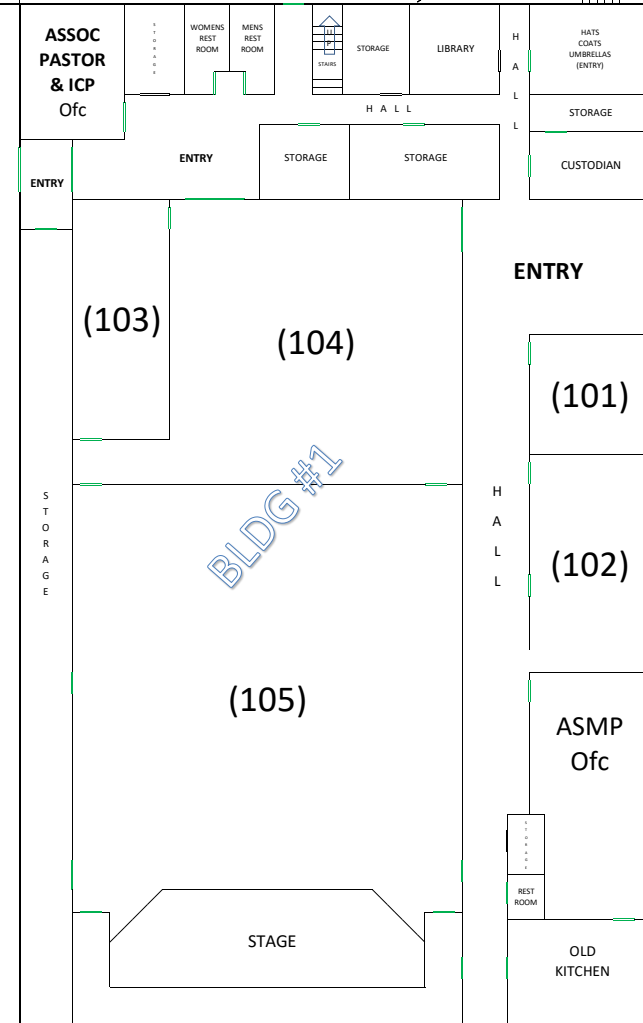

CAMPUS DIRECTORY

ROOM NUMBER KEY: 1st DIGIT = BUILDING, 2nd DIGIT = FLOOR, 3rd DIGIT = ROOM

SUNDAY MORNING BIBLE STUDY

Starting Time – 9:00 AM

BABIES	- NURSERY
TODDLERS	- INFANTS
TINY TOTS	- ROOM 301
KINDERGARTEN (ages 4 & 5)	- ROOM 324
BEGINNER (G1 & G2)	- ROOM 321
PRIMARY (G3 - G4)	- ROOM 322
JUNIORS (G5 - G6)	- ROOM 323
TEEN GIRLS (G7 - G12)	- ROOM 328
TEEN BOYS (G7 - G12)	- ROOM 326
ADULT #1 (Wooldridge)	- ROOM 104
DISCIPLES (Canard)	- ROOM 105
Bread Of Life (Landers) (Stotelmyer)	- SANCTUARY
New Members (Myers)	- ROOM 101
WOMEN OF FAITH (Myers)	- ROOM 201
GO FISH (Matthews) Couples	- ROOM 221
The CREW (Ward) College & Careers	- ROOM 223

SUNDAY MORNING WORSHIP

Starting Time – 10:00 AM

BABIES	- NURSERY
TODDLERS	- INFANTS
AGES 2 - 5	- ROOM 103
GRADES 1 - 3	- ROOM 105
ALL Welcome	- SANCTUARY

WEDNESDAY NIGHT

Starting Time – 6:15 PM

AGES 2 & 3	- ROOM 301
AGES 4 & 5	- ROOM 324
GRADES 1 THRU 3	- ROOM 322
GRADES 4 THRU 6	- ROOM 327

Starting Time – 6:30 PM

GRADES 7 THRU 12	- ROOM 105
ADULTS	- ROOM 104
CHOIR PRACTICE	- SANCTUARY

Ground Floor

35.94200N
91.54800W

2nd Floor